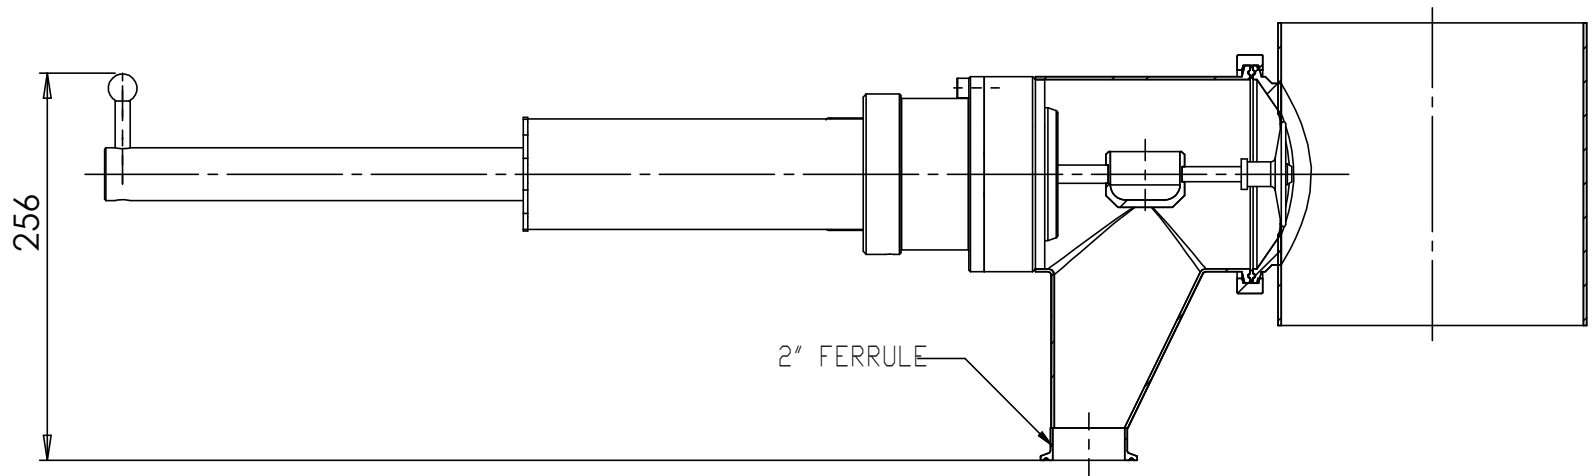

QAQC LAB

www.qclabequipment.com

WHITE STONE VA 22578 TEL (866) 244-1578

200MM SAMPLER
CUP INSIDE T-PIECE

200 MM SAMPLER SHOWS 190 MM STROKE