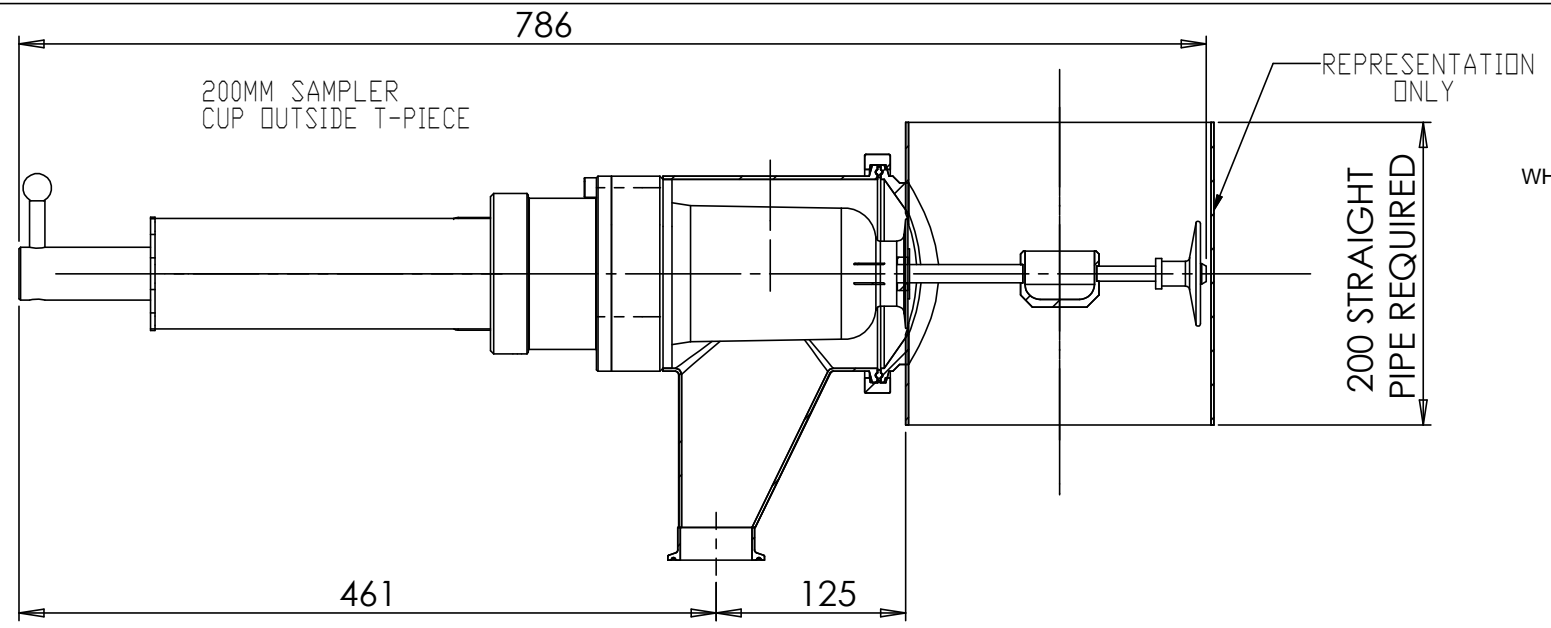

QAQC LAB

www.qclabequipment.com

WHITE STONE VA 22578 TEL (866) 244-1578

200MM SAMPLER
CUP INSIDE T-PIECE

200 MM SAMPLER SHOWS 190 MM STROKE